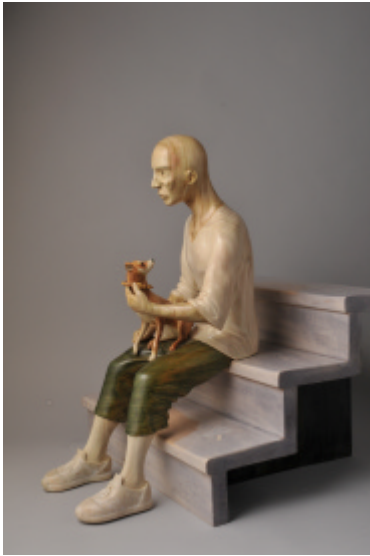

**WEST VALLEY
ART MUSEUM**

17420 N. Avenue of the Arts
Surprise, AZ 85374

West Valley Art Museum is open 10 AM to 4 PM Tuesday through Sunday. The Museum is located at West Bell Road and 114th Avenue. With nine exhibition galleries, a Museum Store, and regularly scheduled education programs, the Museum welcomes all visitors. There is an admission charge for non-members. $7 adults, $2 students, ages 5 and under are free.

17420 N. Avenue of the Arts, Surprise, AZ 85374

623/972-0635

Fax 623/972-0456

Website: www.wvam.org